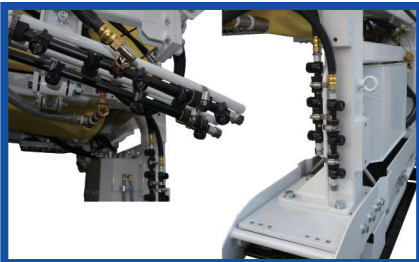

● Customized nozzle for tick