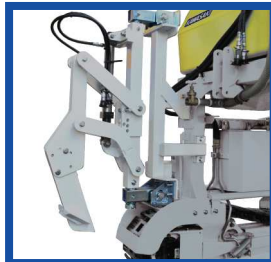

KAWASAKI **KJS4-BR**

**A gauge changeable
compact size pest control machine**
Choice of in front or back boom

■ Specifications

Engine	YANMAR 3 - cylinder diesel
Exhaust displacement	1115cc
Rated output	16.7kW/2800min ⁻¹ (22.7PS/2800rpm)
Total length (In operation)	1850mm
Total width (In operation)	5700mm
Total height(In operation)	2000mm
Track gage (Fixed)	1800~1500mm 1850~1550mm 1900~1600mm
Track gage (Variable)	1650・1600・1550mm 1800・1750・1700mm 1900・1850mm
Hill-climbing ability safety angle	Within 15 degrees
Performance	12min/10a (Varies depending on operating environment)
Applicable spray height	575mm~1235mm
Capacity of tank	600 ℓ (chemical usase volume 500 ℓ)

Feature

- Lineup of in front or back boom.
- To take up and down the machine from truck safely.
- To be kept the balance of the chemical tank.
- Volume of empty tank 600 liter, usage volume 500 liter.
- There is an allowance for spraying works due to loading large vaporizers
- Mini-cultivator is available as an option.

Option

● Customized nozzle for tick

● Mini-cultivator

● Suction pump

● Customized nozzle for Coccoidea

*Please note that changes may be made in specifications and product outer view without prior notice for the purpose product improvement.